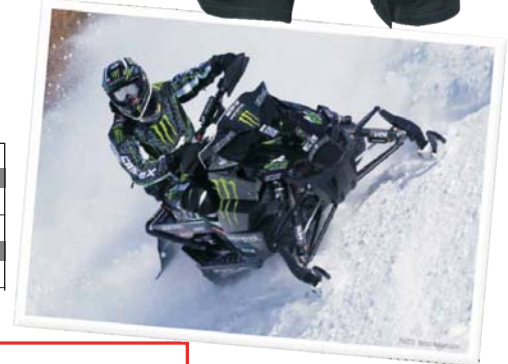

2012 MONSTER ENERGY® SPECIAL EDITION

TUCKER HIBBERT REPLICA

OFFICIAL LICENSED PRODUCT

**RETAIL
JACKET**
SM-2XL \$314.95-H
3XL \$359.95-H
PANT
XS-2XL \$279.95-H

Mens Sizes	SM	MD	LG	XL	2XL	3XL
Jacket	40	42	44	46	48	52
	XS	SM	ED	LG	XL	2XL
Waist/Inseam	28-30/34	30-32/34	32-34/34	34-36/34	36-38/34	38-40/34
Pant	487-0351	487-0352	487-0354	487-0356	487-0358	487-0359

MONSTER ENERGY® SWITCH JACKET

- Replica of Tucker Hibbert's 2011 X-Games Monster Energy® Suit
- Official Monster Energy® licensed product
- Exclusive copyrighted Castle X and Monster Energy® print pattern
- 421D high tenacity nylon shell with Dobby & Airdura™ reinforcements
- REISSA® waterproof/breathable coated shell
- 2.5 oz DuPont ComforMax Classic® insulated shell
- 2.5 oz DuPont ComforMax Classic® insulated removable liner with waist shock cord for added comfort in all conditions
- Zippered shoulder, underarm and back vents
- Zippered internal pockets on liner and shell
- 3M Reflective® piping

MONSTER ENERGY® FUEL PANT

- Replica of Tucker Hibbert's 2011 X-Games Monster Energy® Suit
- Official Monster Energy® licensed product
- 421D high tenacity nylon shell with 500D Airdura™ reinforcements in seat, inner legs and cuffs
- REISSA® waterproof/breathable coated shell critical seams sealed
- DuPont ComforMax Classic® fixed quilted 4.5 insulation
- Oversized, pre-curved, padded Keveltec® knee panels with dual action chamber gussets for increased mobility
- 3M Reflective® elements
- Velcro® adjustable waist incorporates flex panel construction