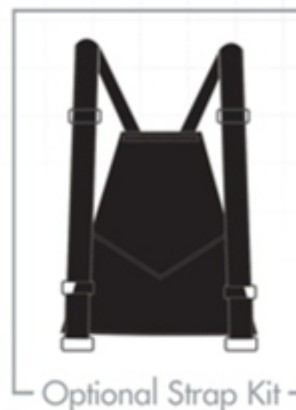

Black / Magenta / Grape
Charm Jackets
X-Small - 2XL \$139.95-H

LADIES SPECIAL EDITION

Ladies

FUEL G4
PANT

Magenta

Optional Strap Kit

G4 Fuel Pants
X-Small - 2XL \$199.95-H
Optional Strap Kit
\$27.95-H

Black