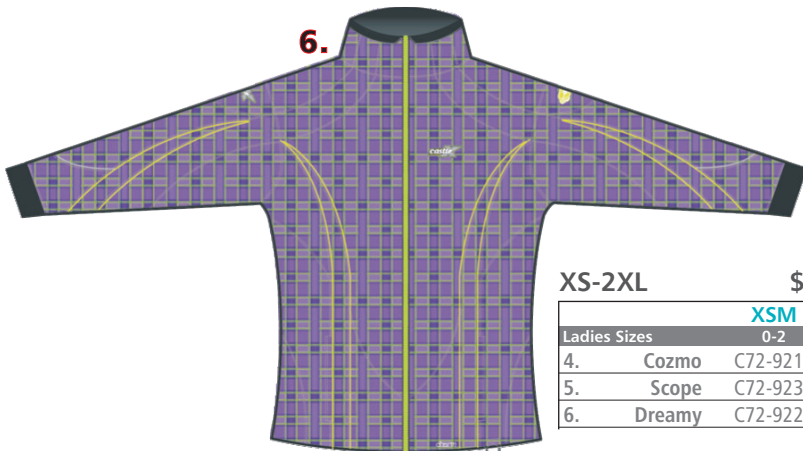

LADIES CHARM JACKETS

1.

2.

XS-2XL \$139.95-H

		XSM	SM	MD	LG	XL	2XL
Ladies Sizes		0-2	4-6	8-10	12-14	16-18	18-20
1.	Magenta	489-4021	489-4022	489-4024	489-4026	489-4028	489-4029
2.	Grape	489-4011	489-4012	489-4014	489-4016	489-4018	489-4019
3.	Black	489-4001	489-4002	489-4004	489-4006	489-4008	489-4009

3.

LADIES CHARM SPECIAL EDITION JACKETS

4.

5.

6.

XS-2XL \$159.95-H

		XSM	SM	MD	LG	XL	2XL
Ladies Sizes		0-2	4-6	8-10	12-14	16-18	18-20
4.	Cozmo	C72-9211	C72-9212	C72-9214	C72-9216	C72-9218	C72-9219
5.	Scope	C72-9231	C72-9232	C72-9234	C72-9236	C72-9238	C72-9239
6.	Dreamy	C72-9221	C72-9222	C72-9224	C72-9226	C72-9228	C72-9229

YOUTH CORE AND CORE SPECIAL EDITION JACKETS

**YOUTH
SIZES**

Standard Core Jacket

XS-LG \$139.95-H

XL \$144.95-H

Core Special Edition Jackets

XS-LG \$149.95-H

XL \$159.95-H