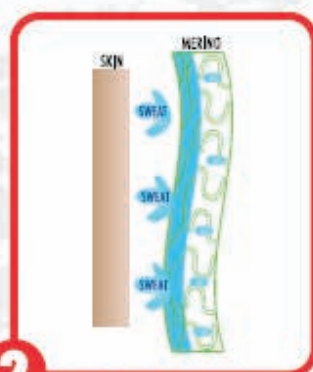

2 Sweat is picked up from the skin by the inner wool layer of the Merino Wool fabric.