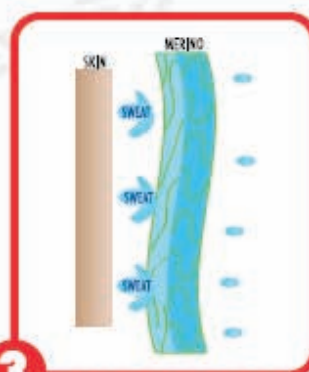

PLATFORM MITT

Platform Mitt
Mens & Ladies Sizes \$39.95-H
Youth Sizes \$34.95-H
Toddler Sizes \$29.95-F

Mens Sizes	2XS	XS	SM	MD	LG	XL	2XL	3XL
	473-6350	473-6351	473-6352	473-6354	473-6356	473-6358	473-6359	473-6359T
Ladies Sizes		XS	SM	MD	LG	XL		
		473-6331	473-6332	473-6334	473-6336	473-6338		
Youth Sizes			SM	MD	LG			
Black			473-6362	473-6364	473-6366			
Toddler Sizes			2T	4T	6T			
Magenta			473-6372	473-6374	473-6376			

Merino Wool

Layer Properly
Minus
33

Merino has numerous natural attributes that make it one of the most comfortable of fabrics to wear. Its superfine fibers feel like silk next to the skin. It also has the ability to respond to changes in temperature, keeping one warm when it is cold or absorbing moisture and releasing it as you exert yourself.

1 During vigorous activity, the body produces sweat.

2 Sweat is picked up from the skin by the inner wool layer of the Merino Wool fabric.

3 The moisture is then rapidly pulled through the outer layer.

4 There it spreads out to increase the area of evaporation.