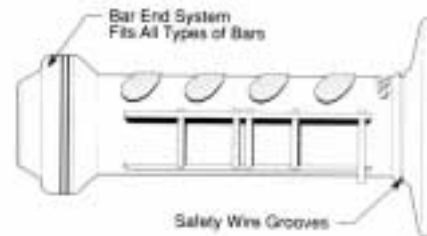

GALINDO GRIPS

Galiano Grips

$9.95-J

- An excellent grip for the street and track.
- Made from Galindo Kraton-G material.
- Offers maximum durability and comfort.
- Includes bar end buttons.