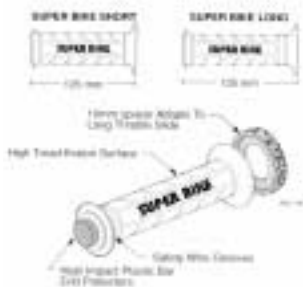

DESCRIPTION	PART #
Ivory Big V Cruiser '81 +	709-270
Ivory Big V Cruiser -'80	709-280
Black Big V Cruiser Grip -'80	709-289

RETAIL
\$26.95-J
\$26.95-J
\$26.95-J

**Berm Buster MX Grips**

- A grip designed for the rigors of competition
- Blends the latest technology with functionality

\$11.95-J

Purple	Pink
709-5817	709-5814

**GALINDO GRIPS**

**Galiano Grips**

\$9.95-J

- An excellent grip for the street and track.
- Made from Galindo Kraton-G material.
- Offers maximum durability and comfort.
- Includes bar end buttons.