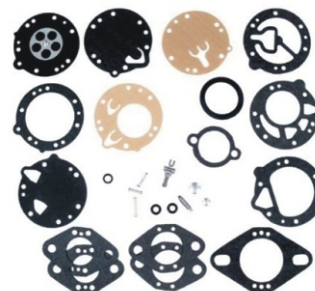

598-2230

\$21.95-J

- Marvel, Schebler / Tillotson RK-1HR
- A complete repair kit, including diaphragm and gaskets, needle and seat, high and low speed needles

Tillotson HD Rebuild Kit

Made by Winderosa Part #451466

598-2240

\$35.95-J

Made by SPI Part

598-2241

\$33.95-J

- Universal repair kit.
- Replacement of Tillotson repair kits RK-1HL, RK-1HR, RK-1HD.
- Fits all Tillotson HD carburetors.

TILLOTSON DIAPHRAGM AND GASKET SETS