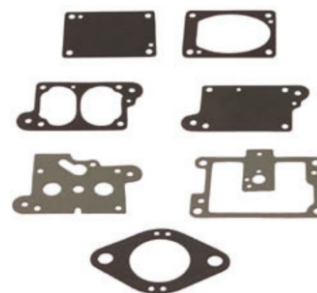

### Walbro WD Carburetor

Made by Winderosa Part #451410

598-2170

Made by SPI

598-2171

- High performance diaphragm & gasket kit for Walbro Series WD, WDA, WDB, WR, WRA, WRC
- Walbro 92-534

### Walbro Float Type Carburetor

Made by Winderosa Part #451447

598-2180

- Series WF
- Diaphragm and gasket kit
- Walbro 92-548