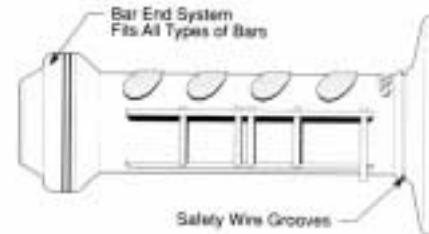

GALINDO GRIPS

Galiano Grips

$9.95-J

- An excellent grip for the street and track.
- Made from Galindo Kraton-G material.
- Offers maximum durability and comfort.
- Includes bar end buttons.