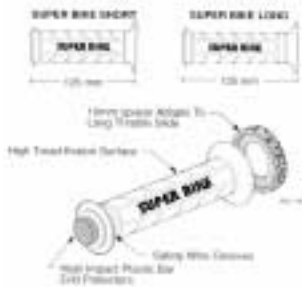

\$11.95-J

Purple	Pink
709-5817	709-5814

**GALINDO GRIPS**

**Galiano Grips**

\$9.95-J

- An excellent grip for the street and track.
- Made from Galindo Kraton-G material.
- Offers maximum durability and comfort.
- Includes bar end buttons.