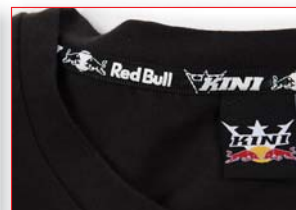

**KINI-RB GIRLS
SPLATTRO TEE BLACK**

Stylish shirt with print over the front and back. KINI Red Bull woven label on sleeve, small Wings for Life sleeve print, woven neckband. Comfortable to wear. 95% cotton/5% elastane.

(S) KIN 3L2012022	$ 39.95 F
(M) KIN 3L2012023	$ 39.95 F
(L) KIN 3L2012024	$ 39.95 F
(XL) KIN 3L2012025	$ 39.95 F