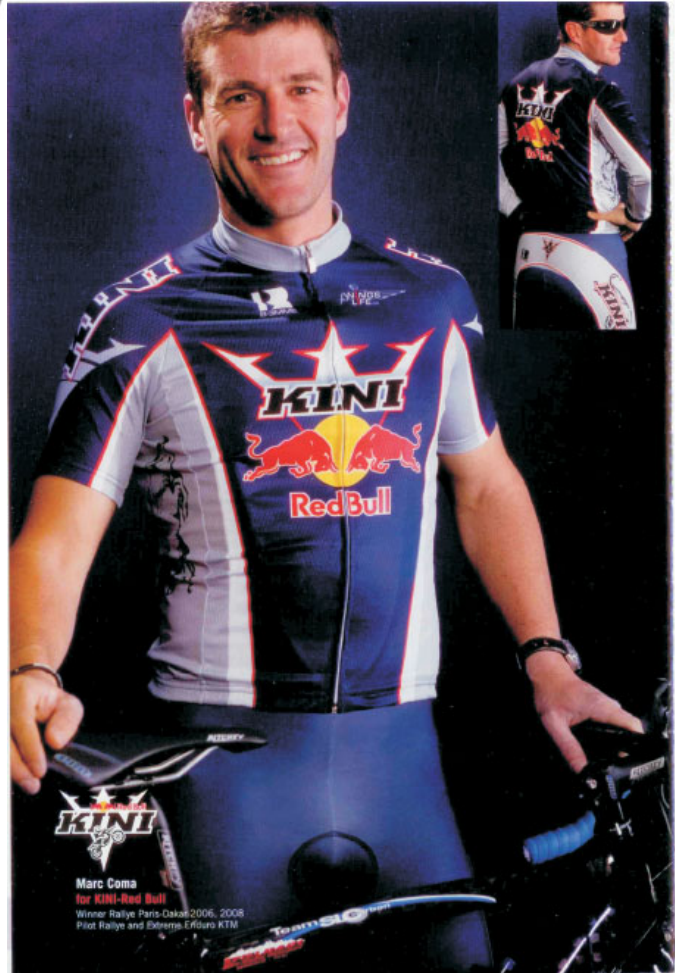

KINI-RB COMPETITION GLOVES 11 $ 64.95-H

Quality MX gloves.

SM/8	MD/9	LG/10	XL/11	2XL/12
402-0411	402-0412	402-0413	402-0414	402-0415

KINI-RB CYCLING HELMET

$TBA

Size 53-57	402-6000
Size 58-63	402-6001