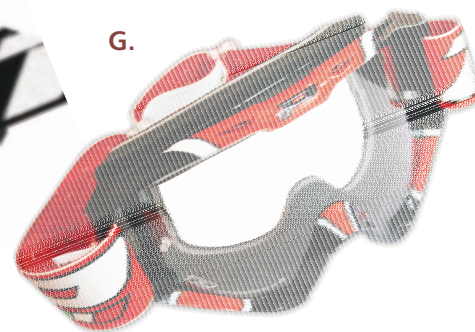

TOP LINE GOGGLES - 3450

- Ranked number one frame and lens system in the industry
- Ergo frame, nicknamed the super goggle - now available in a lacquered gel finish
- Triple felted foam for one of the most comfortable fits in the industry
- 3 silicon beads on strap of high quality silicon that doesn't crumble when you stretch it
- Fastest light sensitive lens on the market from clear to smoke in less than 4 seconds
- Precut foam and molded channels for earstems to allow for most glasses

3450

\$69.95-H

Single lens

- | | |
|-------------------|----------|
| A. Black Splatter | 454-0110 |
| B. White Splatter | 454-0111 |
| C. Blue | 454-0105 |
| D. Carbon | 454-0002 |
| E. Army | 454-0104 |
| F. Silver | 454-0106 |
| G. Red | 454-0103 |
| H. Black | 454-0109 |
| I. Pink | 454-0101 |
| J. Gold | 454-0108 |

Double lens

- | | |
|------------------|----------|
| B. Carbon Double | 454-0003 |
| G. Pink Double | 454-0104 |

RACE LINE GOGGLES - 3400

- Ergonomic design for maximum comfort
- Some colours available in no-fog 3298 light sensitive anti-UV single lens... clear to smoke in less than 4 seconds