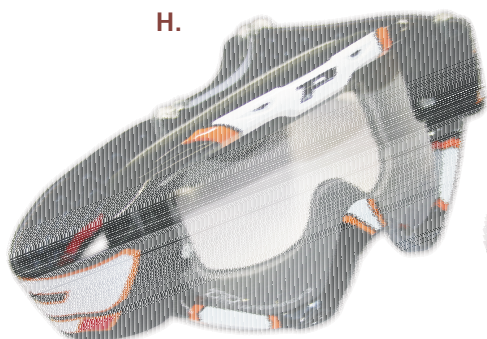

TOP LINE GOGGLES - 3450

- Ranked number one frame and lens system in the industry
- Ergo frame, nicknamed the super goggle - now available in a lacquered gel finish
- Triple felted foam for one of the most comfortable fits in the industry
- 3 silicon beads on strap of high quality silicon that doesn't crumble when you stretch it
- Fastest light sensitive lens on the market from clear to smoke in less than 4 seconds
- Precut foam and molded channels for earstems to allow for most glasses

Double lens

- | | |
|------------------|----------|
| B. Carbon Double | 454-0003 |
| G. Pink Double | 454-0104 |

RACE LINE GOGGLES - 3400

- Ergonomic design for maximum comfort
- Some colours available in no-fog 3298 light sensitive anti-UV single lens... clear to smoke in less than 4 seconds