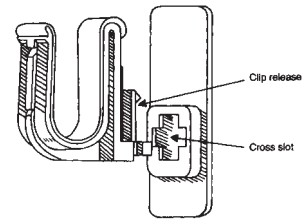

ALL RITE ATV ACCESSORIES

DESCRIPTION	TCI PART #	RETAIL
Single Pack Rack (pair)	690-7000	$39.95-H
Double Pack Rack (pair)	690-7001	$62.95-H
Extra Blocks (pair)	690-7002	$16.95-H
Rubber Snubber	690-7003	$ 4.95-H
Binocular Holder	690-7004	$12.95-H
Gaspur Single ATV Rack	690-7005	$32.95-H
Gaspur Double ATV Rack	690-7006	$47.95-H
Snap In Go Tool Holder	690-7007	$19.95-H
Crazy Knuckles Extension	690-7008	$ 7.95-H
Oasis Cup Holder	690-7009	$32.95-H

690-7004