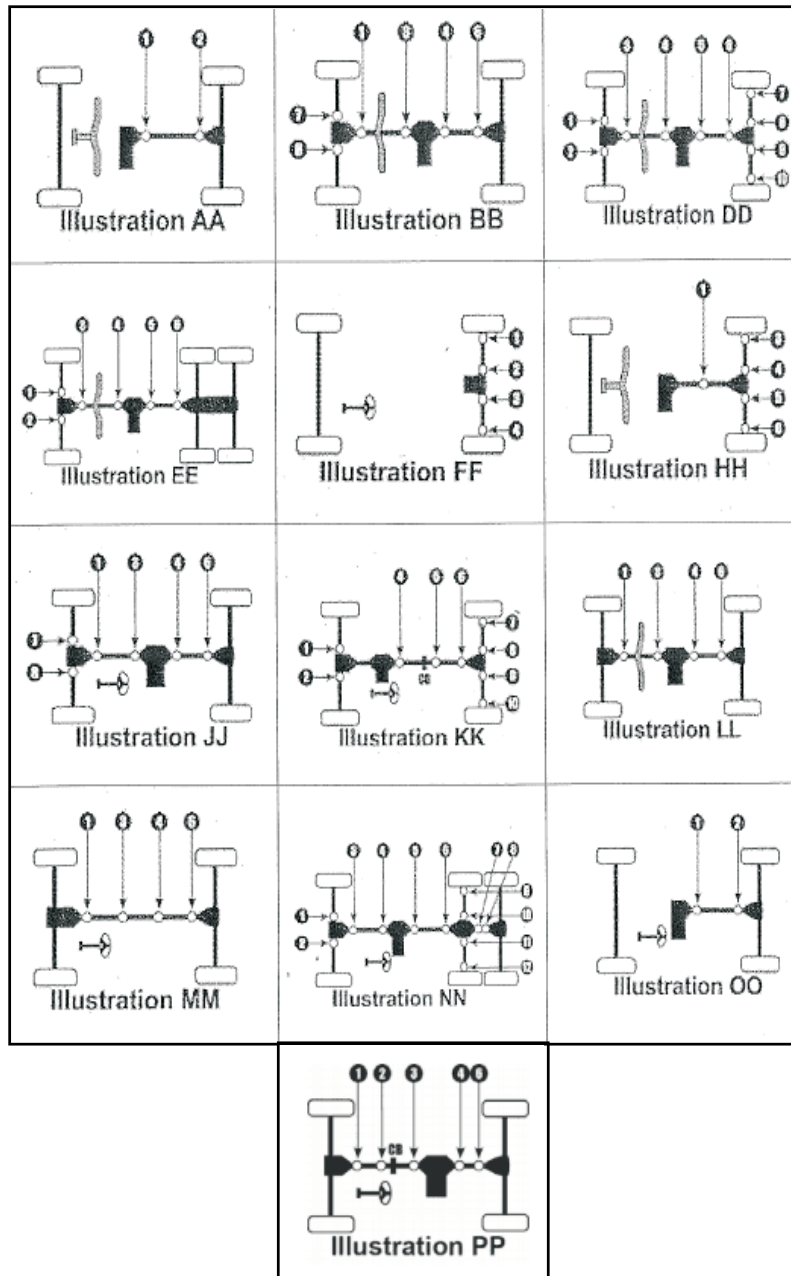

UNIVERSAL-JOINTS FOR ATV'S

ILLUSTRATION OF ATV UNIVERSAL JOINT

- Best quality of raw materials for increased static strength and longer life using Precision ground trunnion and bearing surfaces
- Most universal joints have the convenience of a zerk lube fitting in the bearing cup for easier lubrication after installation and during the re-lube maintenance cycle. To ensure insure trouble free operation.

YEAR	MODEL	ILL / LOC	PART #	SIZE	RETAIL
ARTIC CAT					
250					
01-05	4 X 4	BB / 1	PAUJ-1007	25.02 X 63.8	TBA
300					
98-05	4 X 4	BB / 1	PAUJ-1007	25.02 X 63.8	TBA
375					
2002	4 X 4	BB / 1	937-91008	20.05 X 57	\$26.95-J
400					
07-08	4 X 4	BB / 1	937-91008	20.05 X 57	\$26.95-J
05-06	4 X 4 EXC. VALUE PACKAGE	BB / 1	937-91008	20.05 X 57	\$26.95-J
05-06	4 X 4 VALUE PACKAGE	BB / 1,3	937-91008	20.05 X 57	\$26.95-J
03-04	4 X 4	BB / 1	937-91008	20.05 X 57	\$26.95-J
98-02	4 X 4	BB / 1	PAUJ-1007	25.02 X 63.8	TBA
454					
96-98	4 X 4	BB / 1	PAUJ-1007	25.02 X 63.8	TBA
500					
03-08	4 X 4	BB / 1	937-91008	20.05 X 57	\$26.95-J
98-02	4 X 4	BB / 1	PAUJ-1007	25.02 X 63.8	TBA