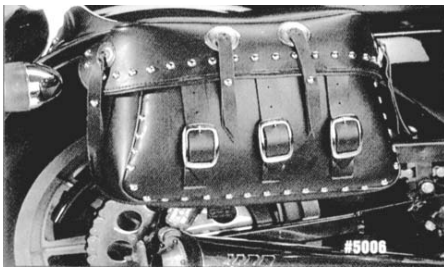

PART #	DIMENSIONS	CAPACITY	RETAIL
630-CIL135	37 x 25 x 16 cm	30 L per Set	\$259.95-H
630-2037	37 x 33.5 x 18 cm	42 L per set	\$329.95-H

630-CIL135

630-2037

Ridgid Mount Saddle Bags

Designed for a perfect custom fit with a molded ABS plastic back and bottom support that mounts directly to the frame or struts. Specific fit applications hug the frame; every bag is specially built to fit each bike model perfectly. Designed for heavier loads and maximum durability. Inner stiffeners and rigid back maintain bag shape even when empty. Carefree design is waterproof and cleans easily with a damp cloth. All hardware is included and bags have integral built-in turn signals as required.