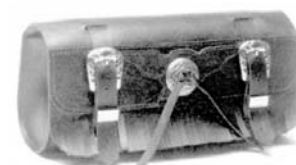

- 20 cm x 30 x 13 cm
- A holder is fixed on the rucksacks/sissy bar bag so that it can be pulled over the sissy bar and fastened securely by means of the bellyband.

DESCRIPTION

Waterproof Iporex Leather Look
Waterproof Nylon

TCI
630-R2
630-R3

RETAIL
\$ 89.95-H
\$125.95-H

630-R3

630-R2 mounted on bike

Travelcade Classic Tool Bag and Sissy Bar Pouch

- The Classic bags have plenty of room for the extra things that get left behind. The Tool Bag mounts quickly & easily with the straps provided. The Sissy Bar Pouch has a convenient lace up harness that lets you attach it to all popular sissy bars. The western style buckle & fringe accent are a classic look.
- Tool Bag measures 11" x 4.5" x 3.5" Sissy Bar Pouch measures 8" x 10" x 3.5"