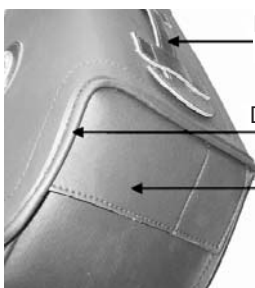

Click & Lock Bracket

Click System on Bracket

Bag with Lock Bracket inside

Cs4 and K-Drive Saddlebag Features

Discreet "sliding" handle

Doubled edges give the bags a "luxury" look

Flap front, side and bottom are PVC reinforced

Side flaps, close with velcro for maximum rain protection

Bottom of bag is protected with a heat protective textile.

HARLEY DAVIDSON SADDLEBAGS

Sportster XL883 & XL1200 Models

- Cs4 Saddlebag dimensions: 49 x 29.5 x 16/17 cm, Capacity 40 L per set
- K-Drive Saddlebag dimensions: 39 x 27 x 16 cm, Capacity - 40 L per set
- Requires turn signal relocation kit and HDSP1 bracket (sold separately)