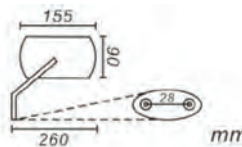

KAWASAKI ZX-6R, ZX-9R & ZZR600 REPLACEMENT MIRRORS

- Black

ZX-6R (98-02)

ZZR 600 (05-08)

ZX-9R (98-03)

TCI #	LOCATION	OEM
E20-29652	Left Side	56001-1483
E20-29651	Right Side	56001-1484