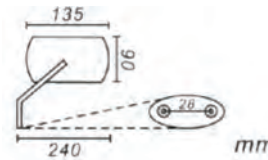

KAWASAKI OEM REPLACEMENT MIRRORS

KAWASAKI EX, ZX REPLACEMENT MIRRORS

- Black

EX 500 (94-09)

ZX 600 F1/F2/F3 (95-97)

ZX 750 (93-02)

TCI #	LOCATION	OEM
E20-29692	Left Side	56001-1376/56001-13796F/56001-13796W
E20-29691	Right Side	56001-1377/56001-13806F/56001-13806W