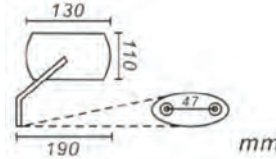

YAMAHA OEM REPLACEMENT MIRRORS

YAMAHA FZR 600 REPLACEMENT MIRRORS

$28.95-J

1. Black
2. FZR 600 (89-99)

TCI #	LOCATION	OEM
E20-86882	Left Side	3HE-26290-00/10-00
E20-86881	Right Side	3HE-26280-00/10-00