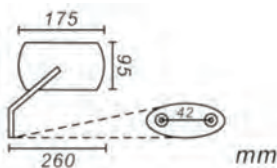

56600-08F00

E20-78231

Right Side

56500-08F00

* *Optional Replacement for: (OEM 56600-24F20 & 56500-24F20*

OEM Mirror stem measures 230 mm and Mirror is 157 x 97 mm - mount is the same

GSX-R 600 (2001)

GSX-R 1000 (00-02)