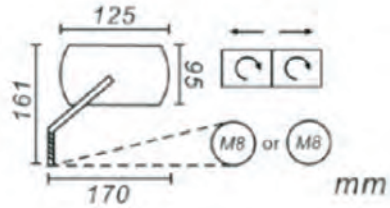

EMGO UNIVERSAL REPLACEMENT MIRRORS

EMGO BAR END MIRRORS

- Fits left or right side
- Mounts on 7/8" bars
- Black or Chrome finish

$21.95-J

TCI #	DESCRIPTION
E20-34000	Chrome
E20-34010	Black

HONDA OEM REPLACEMENT MIRRORS

HONDA ELITE/AERO SCOOTER REPLACEMENT MIRRORS

- Black

$27.95-J

TCI #	LOCATION	OEM
E20-59600	Left/Right	88110-QCB-003 (R), 88120-GCB-003 (L)

Elite CF80 (85-89)
CH150 (85-87)
NH125 (1984)

CH125 (1984)
Aero NH80MD (83-84)