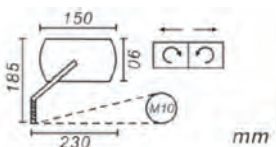

YAMAHA XV/XJ/VMX REPLACEMENT MIRRORS

$32.95-J

- Chrome

TCI #	LOCATION	OEM
E20-86832	Left Side	1AA-26290-02-00
E20-86831	Right Side	1AA-29220-02-00