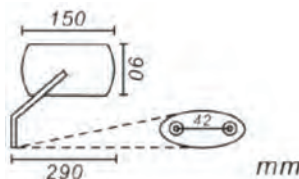

SUZUKI GSX-R 600, 750 & 1000 REPLACEMENT MIRRORS

$65.95-J

- Black

OEM Replacement for:

GSX-R 600 (06-09)

GSX-R 750 (06-09)

GSX-R 1000 (05-08)

TCI #

LOCATION

OEM

E20-69792

Left Side

56600-41G00

E20-69791

Right Side

56500-41G00