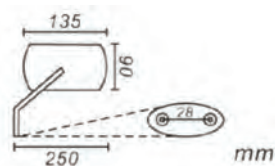

SUZUKI GSX-R 600, 750 & 1100 REPLACEMENT MIRRORS

$41.95-J

- Black

GSX-R 600 (92-93)

GSX-R 750 M/N/WP/WR/WS (91-95)

GSX-R 1100 WP/WR (93-94)

TCI #

LOCATION

OEM

E20-78282

Left Side

56600-18D01

E20-78281

Right Side

56500-18D01