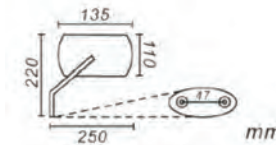

YAMAHA FZ 700/750 REPLACEMENT MIRRORS

$27.95-J

- Black with Tinted Glass True Vision Mirror
- Fairing mount

FZ 700 (1987)   FZ 750 (85-86/88)

TCI #	LOCATION	OEM
E20-86852	Left Side	3AE-26280-00-00
E20-86851	Right Side	3AE-26290-00-00