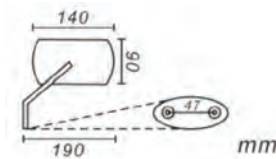

YAMAHA YZF 600R/750R, XJ 600 & FZR 1000 MIRRORS

$40.95-J

- Black

YZF 600R (95-07)   YZF 750R (94-98)
XJ 600 (92-98)   FZR 1000 (94-95)

TCI #	LOCATION	OEM
E20-86872	Left Side	4FM-26290-10-00
E20-86871	Right Side	4FM-29280-10-00