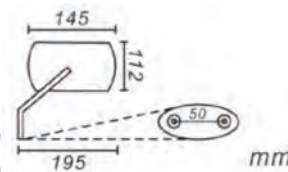

SUZUKI GSX600/GSX750 KATANA REPLACEMENT MIRRORS

$39.95-J

- Black

GSX 600 KATANA (88-97)

GSX 750 KATANA (88-97)

TCI #

LOCATION

OEM

E20-78272

Left Side

56600-20C41/19C00

E20-78271

Right Side

56500-20C41/19C00