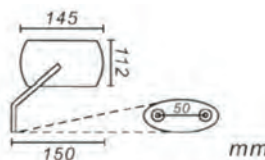

SUZUKI OEM REPLACEMENT MIRRORS

SUZUKI EARLY GSX-R 750 & GSX-R 1100 REPLACEMENT MIRRORS

$27.95-J

- Black

GSXR 750 TG/H (86-87)

GSXR 1100 H/J (87-88)

TCI #

LOCATION

OEM

E20-78262

Left Side

56600-27A01/30

E20-78261

Right Side

56500-57A01/30

SUZUKI GSX-R 600, 750 & 1100 CUSTOM MINI MIRROR

$56.95-J

- Carbon Fibre

GSX-R 600 (89-96)

GSX-R 750 (88-99)

GSX-R 1100 (88-99)

TCI #

LOCATION

OEM

E20-69764

Left/Right

n/a