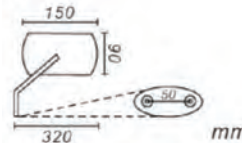

HONDA GL 500 & GL1100 REPLACEMENT MIRRORS

- Chrome
- Fairing Mount

$33.95-J

TCI #	LOCATION	OEM
E20-87002	Left Side	88120-463-771
E20-87001	Right Side	88130-463-771

GL 500 (1981)

GL 1100 (80-81)