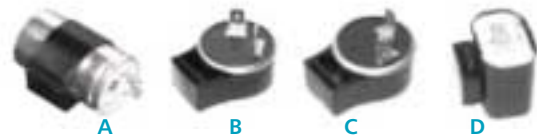

Replacement Flasher Relays

- Each replacement flasher includes a rubber mounting bracket.
- Individually boxed

APPLICATION	PICTURE	OEM REFERENCE	VOLT/WATT	PART #	RETAIL
Honda-Most 6 Volt Models	A	38310-428-671	6V/17W	E66-86706	$9.95-J
Honda-GL1000/1100 plus others	A	38310-415-671	12V/23W	E66-86712	$9.95-J
Kawasaki-Most 6 Volt models '73-'84	B	27002-010/013	6V/8W	E66-86716	$4.95-J
Kawasaki-Most 12 volt models '72-'84	C	27002-011	12V/10W	E66-86722	$4.95-J
Kawasaki-Most models 85-89	D	27002-1053	12V/23W	E66-86752	$9.95-J
Suzuki-Most models 84-89	D	38610-31310	12V/23W	E66-86752	$9.95-J