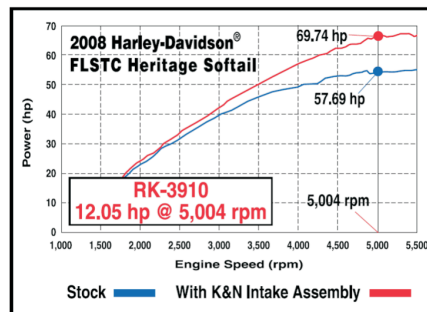

K&N CUSTOM AIR INTAKES AND ASSEMBLIES

RK Series Air Cleaner Assemblies - Harley-Davidson®

Get more horsepower from your Harley-Davidson® motorcycle. These air cleaner assemblies increase power by replacing the stock air filter and backplate with an oversized K&N Air Filter and custom aluminum backplate. This complete assembly fits inside the OE air cleaner cover maintaining stock appearance, and provides a significant increase in air flow, resulting in more power.

- Built-in breathers replace external OE breathers
- Dyna -tuned velocity stack optimizes airflow to engine
- Aluminum backing plate provides a solid mounting surface

RK Series Assemblies	Year	Size	HP Gain	TCI Part #	Retail
Dyna	08-10	2 1/8"	+6.54 hp	265-RK3931	$289.95-J
Softail	08-10	1 5/8"	+7.00 hp	265-RK3909	$207.95-J
Softail, Large Capacity	08-10	2 1/4"	+12.05 hp	265-RK3910	$258.95-J
Touring	08-10	1 5/8"	+8.43 hp	265-RK3930	$285.95-J
Twin-Cam*	99-07	1 5/8"	+7.00 hp	265-RK3909	$207.95-J
Twin-Cam, Large Capacity*	99-07	2 1/4"	+12.05 hp	265-RK3910	$258.95-J

*Excludes Twin-Cam Engines with the Magnetti-Morelli Fuel Injection System

RK Series EVO Air Cleaner Assemblies - Harley-Davidson®

K&N's billet RK Series Air Cleaner boosts performance and adds that "custom look" to your Harley-Davidson® EVO model Big Twin or 1200 Sportster with stock carburetor. These air cleaner assemblies are designed to bring show quality style to your Harley-Davidson® EVO with an unique custom look that will compliment any bike. K&N's billet RK Series Air Cleaners are machined from billet aluminum and are available in teardrop or round shapes that come in 3 different styles.

- Machined from billet aluminum, luster polished and chrome plated
- Oversized K&N High-Flow Air Filter™
- Powder-coated billet aluminum backing plate
- Include breather tubes and all necessary mounting hardware