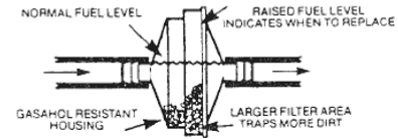

FUEL FILTERS

Visu Filters

- Made in the U.S.A
- A clear filter to help you see when replacement should be done
- Made of high impact nylon for durability
- Eliminates dirt and other contaminants
- Resistant to gasoline, gasohol and diesel
- Ultrasonically welded for no-leak construction

Visu-Filter - Flat

760-401

$3.00-J

- Stainless steel 75 micron filter element
- Overall Diameter: 3.3cm (1.3"); Inlet Diameter: 7.95mm (5/16")
- Length between hoses: 2cm (.85"); Length: 4.43cm (1.75")
- Fits Fuel Line ID: 4.76-6.35cm (3/16"-1/4")