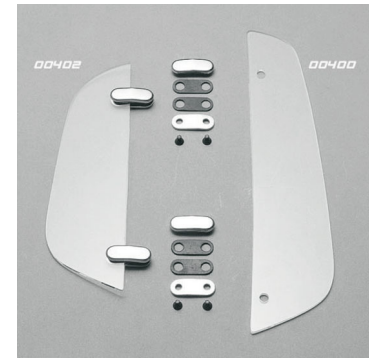

SCREENS

Maier Universal Fairings

These Café/Sport fairings are available with universal mounting hardware to fit most bikes with 7/8" handlebars

- Gloss Black in color

TCI PART #	SIZE	SHAPE
747-500	5 3/4" X 8"	Rectangular
747-501	Large 7"	Round

Universal Fairing Mounting Kit 747-00405

747-500

747-501

Maier Touring Wing Windows

These Touring Wing Windows are designed to help deflect wind away from rider to reduce fatigue and add comfort.

- Made to fit Honda Aspencade, Goldwings & other touring fairings with flat windshields.
- Includes wing windows, mounting brackets and instructions.

TCI PART #	DESCRIPTION
747-400	Full Length 11 1/4" long x 2 3/4" wide
747-402	3/4 Length 8 1/2" long x 2 5/8" wide

Maier Aero Race Screens

- Race proven design
- Provides added wind protection

*All Maier replacement body parts
are special orders items
All sales are final
Please call for pricing*