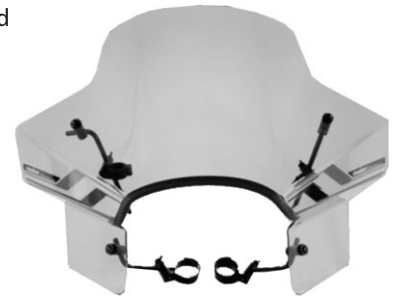

Maier Stealth Street Shield/Fairing

747-00527C

The Stealth Street Shield/Fairing is made of 3/16" acrylic that adds racy styling and aerodynamics. It measures 15 1/2" above headlight, 29" wide and fits 7/8" handlebars.

- Will fit both round and rectangular headlights
- Comes complete with quick release, easy-to-use hardware and instructions

Maier replacement body parts are special orders All sales are final Please call for pricing

Maier Universal Windshield Hardware Kit

747-00412

Universal windshield mounting hardware kit consists of screws, nuts, rubber and steel washers.

- 7 piece kit