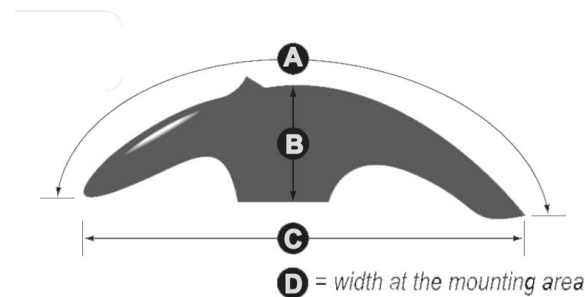

Yamaha Grizzly

MODEL	YEAR	DESCRIPTION	PART #	COLOR
YFM-550 Grizzly	09	Fender Flares	747-49207-	20
YFM-660 Grizzly	02-08	Fender Flares	747-49206-	20
YFM-660 Grizzly	98-08	Handguards	747-59506	0,2,9
YFM-700 Grizzly	07-08	Handguards	747-59201-	0,2,6,14
YFM-700 Grizzly	08	Fender Flares	747-49207-	20

MAIER UNIVERSAL REPLACEMENT PARTS

Maier Universal Front Fenders

Universal Mount to fit almost all street bikes.

Part #	Color	Size A	Size B	Size C	Size D
04990-0	Black	25"	5"	21.5"	5"
04992-0	Black	31.75"	5.5"	24"	5.5"
05000-0	Black	29.5"	6"	24"	5.5"
10000-0	Black	25"	5"	22"	5.75"