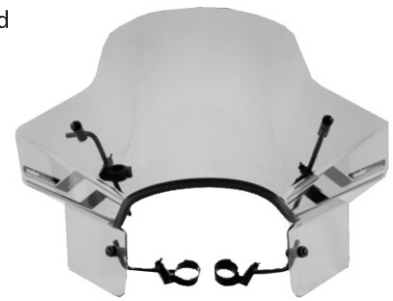

Maier Stealth Street Shield/Fairing

747-00527C

The Stealth Street Shield/Fairing is made of 3/16" acrylic that adds racy styling and aerodynamics. It measures 15 1/2" above headlight, 29" wide and fits 7/8" handlebars.

- Will fit both round and rectangular headlights
- Comes complete with quick release, easy-to-use hardware and instructions

Maier replacement body parts are special orders All sales are final Please call for pricing

Maier Universal Windshield Hardware Kit

747-00412

Universal windshield mounting hardware kit consists of screws, nuts, rubber and steel washers.

- 7 piece kit