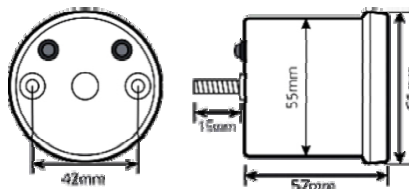

KOSO UNIVERSAL DIGITAL SPEEDOMETER

- Speedometer
- Odometer
- Trip Meter
- Fuel Gauge
- Blue back Light
- see page 458 for matching Tachometer

756-5602