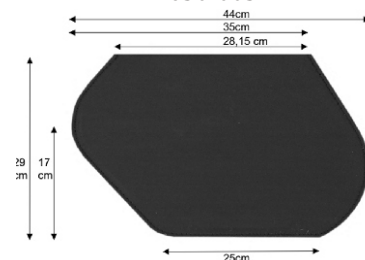

SADDLEBAG DIMENSIONS

49 x 29.5 x 16/17 cm, Capacity 40 L by Cs4

49 x 30 x 16 cm, Capacity 46 L by K-Drive 145 Round

52 x 31.8 x 18 cm, Capacity 51 L by Cs4

52 x 31 x 17 cm, Capacity 50 L by K-Drive 153 Slant

- Requires HDS2 bracket (sold separately)

SADDLEBAG DIMENSIONS

49 x 29.5 x 16/17 cm, Capacity 40 L by Cs4

49 x 30 x 16 cm, Capacity 46 L K-Drive Round 145

46 x 31 x 17 cm, Capacity 41 L by Cs4

45 x 30 x 18 cm, Capacity 46.5 L K-Drive Slant 154

HONDA SADDLEBAGS

630-HC138H1 Round Saddlebag

VT750C2 SHADOW ACE (98-03)

- Requires H1 bracket (sold separately)

SADDLEBAG DIMENSIONS

48 x 33.5 x 18 cm, Capacity 52 L K-Drive 138 Round
 49 x 29.5 x 16/17 cm, Capacity 40 L by Cs4
 49 x 30 x 16 cm, Capacity 38 L K-Drive 147 Slant

PART

630-138H1
 630-0027
 630-147H1
 Mounting Bracket Kit 630-40H1

630-0027

VT750DC BLACK WIDOW (SPIRIT)

- Requires H5 bracket (sold separately)

SADDLEBAG DIMENSIONS

49 x 29.5 x 16/17 cm, Capacity 40 L by Cs4
 39 x 30 x 18 cm, Capacity 46.5 L Classic Slant 149