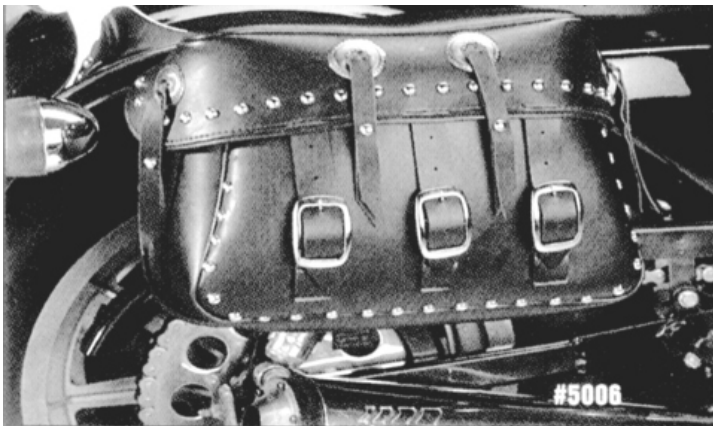

SADDLEBAGS

RIDGID MOUNT SADDLE BAGS

Designed for a perfect custom fit with a molded ABS plastic back and bottom support that mounts directly to the frame or struts. Specific fit applications hug the frame; every bag is specially built to fit each bike model perfectly. Designed for heavier loads and maximum durability. Inner stiffeners and rigid back maintain bag shape even when empty. Carefree design is waterproof and cleans easily with a damp cloth. All hardware is included and bags have integral built-in turn signals as required.

Model	Years	Standard Desperado	Standard Cruiser	Large Desperado	Signal Relocation
Harley Davidson					
Dynaglide '91-95	91-95	630-5015			Yes
Sportster '83-93	85-93	630-5005			Yes
Honda					
Ace 750 **	97-02	630-5017	630-5017P		No
Ace 1100 Classic	94-02	630-5001			Yes
AERO 1100	98-02				No
Shadow 1100, Spirit 87-00	87-02	630-5001			Yes
VALKYRIE	97-02			630-5059	Yes
Suzuki					
Intruder (700/750/800/1400)	85-02	630-5009			No
Intruder 1500 LC	98-02			630-5058	No
Yamaha					
Vstar (DragStar) 650 Classic & Custom	96-02	630-5018			No

** - Does not fit with Hondaline accessory rack and backrest

LUGGAGE

K-DRIVE UNIVERSAL FORK BAG

- Made of waterproof Iparex, Straps made of leather

DESCRIPTION

PVC Reinforced Standard fork bag

PVC Reinforced Standard fork bag

Non Reinforced Standard fork bag

DIMENSIONS

26 x 10 cm

30 x 12 cm

33 x 10 cm

TCI

630-CIL121

630-CIL120

630-CIL118