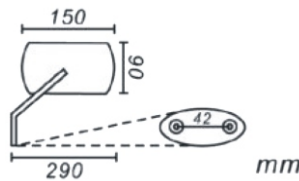

SUZUKI GSX-R 600, 750 & 1000 REPLACEMENT MIRRORS

- Black

OEM Replacement for:

GSX-R 600 (06-09)

GSX-R 750 (06-09)

GSX-R 1000 (05-08)

TCI #

LOCATION

OEM

E20-69792

Left Side

56600-41G00

E20-69791

Right Side

56500-41G00