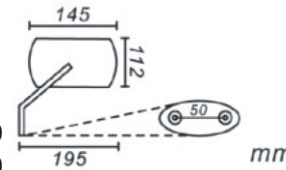

SUZUKI GSX600/GSX750 KATANA REPLACEMENT MIRRORS

- Black

GSX 600 KATANA (88-97)

GSX 750 KATANA (88-97)

TCI #

LOCATION

OEM

E20-78272

Left Side

56600-20C41/19C00

E20-78271

Right Side

56500-20C41/19C00