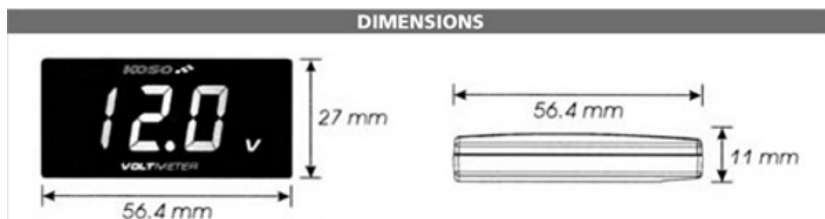

- Display range 0°C to 120°C
- 56.4 mm Wide, 27 mm High, 11 mm Deep
- See Page 460 for matching Volt Meter

KOSO UNIVERSAL DIGITAL SPEEDOMETER

- Speedometer
- Odometer
- Trip Meter
- Fuel Gauge
- Blue back Light
- see page 458 for matching Tachometer