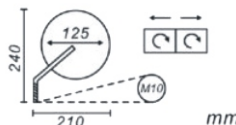

HONDA XR250L (1994-1996)

- Black

TCI #	LOCATION	OEM
E20-30680	Left/Right	88210-195-000