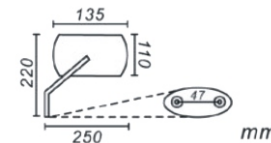

YAMAHA FZ 700/750 REPLACEMENT MIRRORS

- Black with Tinted Glass True Vision Mirror

- Fairing mount

FZ 700 (1987)

FZ 750 (85-86/88)

TCI #	LOCATION	OEM
E20-86852	Left Side	3AE-26280-00-00
E20-86851	Right Side	3AE-26290-00-00