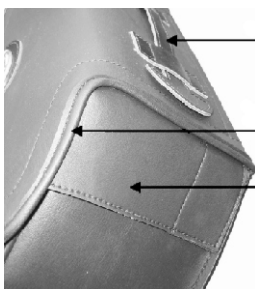

- Rigid backside on which the Click & Lock System is mounted, specifically for each type of motorcycle
- Bags are easily mounted and removed in just a few seconds
- Bags themselves are locked to the motorcycle with a key.
- Bags don't touch the bike and therefore don't damage it.
- The lock is located on the inside of the bags.

Click & Lock Metal Bracket on Bike

Click Lock System mounted on bag

Complete Click System On Metal Bracket

To purchase click system parts see [page 416](#)

CS4 AND K-DRIVE SADDLEBAG FEATURES

Discreet "sliding" handle

Doubled edges give the bags a "luxury" look

Flap front, side and bottom are PVC reinforced

Side flaps, close with velcro for maximum rain protection

Bottom of bag is protected with a heat protective textile.