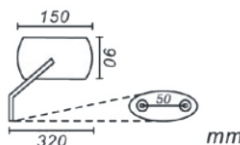

HONDA GL 500 & GL1100 REPLACEMENT MIRRORS

- Chrome
- Fairing Mount

GL 500 (1981)	GL 1100 (80-81)

TCI #	LOCATION	OEM
E20-87002	Left Side	88120-463-771
E20-87001	Right Side	88130-463-771