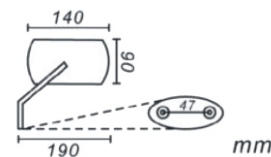

YAMAHA YZF 600R/750R, XJ 600 & FZR 1000 MIRRORS

- Black

YZF 600R (95-07)

YZF 750R (94-98)

XJ 600 (92-98)

FZR 1000 (94-95)

TCI #	LOCATION	OEM
E20-86872	Left Side	4FM-26290-10-00
E20-86871	Right Side	4FM-29280-10-00