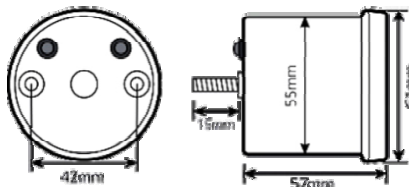

KOSO UNIVERSAL DIGITAL TACHOMETER

756-5603

- 55 mm
- 0-18000 RPM
- 2 Stroke or 4 Stroke setting
- Water Temperature
- Blue back Light
- see page 454 for matching Speedometer