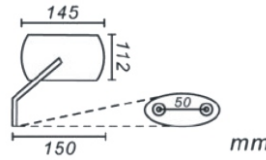

SUZUKI OEM REPLACEMENT MIRRORS

SUZUKI EARLY GSX-R 750 & GSX-R 1100 REPLACEMENT MIRRORS

- Black

GSXR 750 TG/H (86-87)

GSXR 1100 H/J (87-88)

TCI #

LOCATION

OEM

E20-78262

Left Side

56600-27A01/30

E20-78261

Right Side

56500-57A01/30