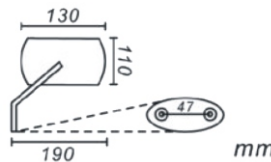

YAMAHA OEM REPLACEMENT MIRRORS

YAMAHA FZR 600 REPLACEMENT MIRRORS

- Black

FZR 600 (89-99)

TCI #	LOCATION	OEM
E20-86882	Left Side	3HE-26290-00/10-00
E20-86881	Right Side	3HE-26280-00/10-00