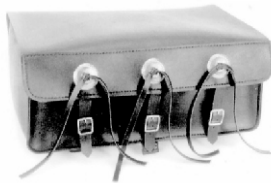

LUGGAGE & BAGS

CLASSIC TRAVEL TRUNK

630-5500

- Large capacity trunk designed for easy mounting on rear rack, trunk, or seat. Classic styling with conchos.
- Includes removable water-proof inner carry bag with handles.

DOWCO HELMET BAG

726-0001

Durable nylon that is water-repellent. The DOWCO Helmet bag features a soft fleece lining, zipping closure and helmet D-Ring access that lets you securely lock it to the bike. Sized to fit all full-faced and duck billed helmets. Available in midnight black.