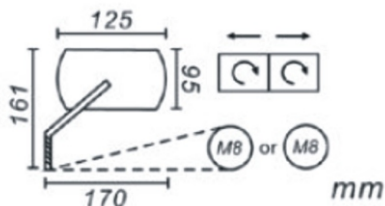

EMGO UNIVERSAL REPLACEMENT MIRRORS

EMGO BAR END MIRRORS

- Fits left or right side
- Mounts on 7/8" bars
- Black or Chrome finish

TCI #	DESCRIPTION
E20-34000	Chrome
E20-34010	Black

HONDA OEM REPLACEMENT MIRRORS

HONDA ELITE/AERO SCOOTER REPLACEMENT MIRRORS

- Black

Elite CF80 (85-89)	CH125 (1984)
CH150 (85-87)	Aero NH80MD (83-84)
NH125 (1984)	

TCI #	LOCATION	OEM
E20-59600	Left/Right	88110-QCB-003 (R), 88120-GCB-003 (L)