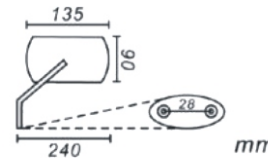

KAWASAKI OEM REPLACEMENT MIRRORS

KAWASAKI EX, ZX REPLACEMENT MIRRORS

- Black

EX 500 (94-09)

ZX 600 F1/F2/F3 (95-97)

ZX 750 (93-02)

TCI #	LOCATION	OEM
E20-29692	Left Side	56001-1376/56001-13796F/56001-13796W
E20-29691	Right Side	56001-1377/56001-13806F/56001-13806W