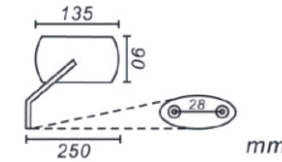

SUZUKI GSX-R 600, 750 & 1100 REPLACEMENT MIRRORS

- Black

GSX-R 600 (92-93)

GSX-R 750 M/N/WP/WR/WS (91-95)

GSX-R 1100 WP/WR (93-94)

TCI #

LOCATION

OEM

E20-78282

Left Side

56600-18D01

E20-78281

Right Side

56500-18D01