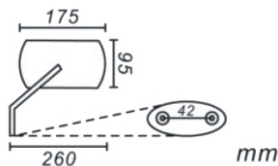

SUZUKI GSX600 & GSX750 KATANA REPLACEMENT MIRRORS

- Black

GSX 600 FW/FX/FY/K1/K2/K3 (98-06)

GSX 750 KATANA (98-06)

TCI #

LOCATION

OEM

E20-78232

Left Side

56600-08F00

E20-78231

Right Side

56500-08F00

Optional Replacement for: (OEM 56600-24F20 & 56500-24F20

OEM Mirror stem measures 230 mm and Mirror is 157 x 97 mm - mount is the same

GSX-R 600 (2001)

GSX-R 1000 (00-02)

GSX 650F KATANA

GSX 1300R HAYABUSA (99-15)

GSX-R 750 Y (02-03)