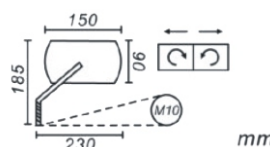

YAMAHA XV/XJ/VMX REPLACEMENT MIRRORS

- Chrome

TCI #	LOCATION	OEM
E20-86832	Left Side	1AA-26290-02-00
E20-86831	Right Side	1AA-29220-02-00