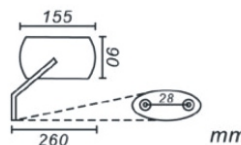

KAWASAKI ZX-6R, ZX-9R & ZZR600 REPLACEMENT MIRRORS

- Black

ZX-6R (98-02)

ZZR 600 (05-08)

ZX-9R (98-03)

TCI #	LOCATION	OEM
E20-29652	Left Side	56001-1483
E20-29651	Right Side	56001-1484