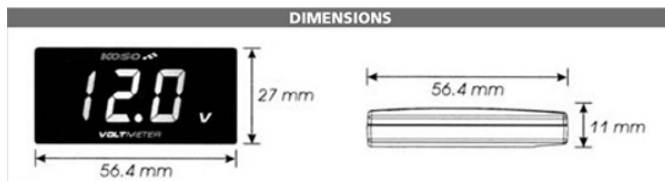

KOSO SUPER SLIM STYLE VOLT METER

Ultra thin unit with a blue back light.
When your voltage is lower than 11.5 volts DC this gauge will flash to alert you.

- Display range: DC 8.0 - 18.0 V
- See Page 454 for matching Thermometer