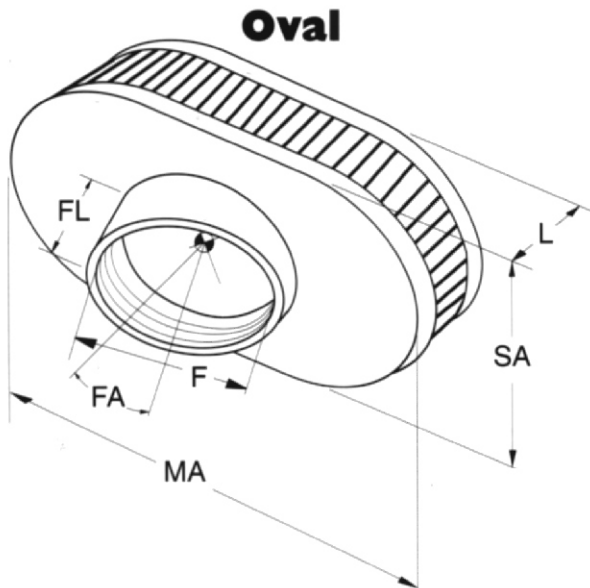

K & N UNIVERSAL AIR FILTERS - OVAL STRAIGHT

K&N Universal Oval Air Filters

When selecting one of K&N's universal oval air filters, you should consider the following dimensions as they relate to the specification chart:

(F) Mounting Flange Inside Diameter — This is the most critical dimension and should be very close to the diameter of the application's inlet flanges. The flanges will stretch up to 1/16" for those in-between sizes.

(MA / SA) Filter Oval Dimensions — This is the length and width of the filter. Always use the largest filter practical to fit the application.

(L) Filter Length — This dimension is the length of the filter body only, it does not include the flange length. Always use the longest filter practical, for maximum filtration.

(FA / FL) Flange Angle and/or Length — If no angle is listed in the specifications table, the flange is straight. Any angle listed is in degrees and can be utilized when space is a problem.

TCI Part #	Flange Inside Dia. (F)	Outside Dim. (MA)	Outside Dim. (SA)	Length (L)	Top Style	Flange Length (FL)	Flange Angle (FA)	Flange Offset
580-R0640	1.5" 38mm	4.5" 114mm	3.75" 95mm	2.75" 70mm	Rubber	1" 25mm	30	0" (0mm)
580-R0642	1.5" 38mm	4.5" 114mm	3.5" 89mm	2.75" 70mm	Rubber	1" 25mm	30	0" (0mm)
580-RU0990	2.25" 57mm	4.5" 114mm	3.75" 95mm	4" 102mm	Rubber	0.625" 16mm	0	0" (0mm)
580-RU1180	2.438" 62mm	4.5" 114mm	3.75" 95mm	5" 127mm	Rubber	0.625" 16mm	0	0" (0mm)
580-RU1220	2.438" 62mm	4.5" 114mm	3.75" 95mm	5" 127mm	Rubber	1" 25mm	10	0" (0mm)
580-RU1260	2.438" 62mm	4.5" 114mm	3.75" 95mm	9" 229mm	Rubber	1" 25mm	10	0" (0mm)
580-RU1370	2.438" 62mm	4.5" 114mm	3.75" 95mm	5" 127mm	Rubber	1.25" 32mm	20	0" (0mm)
580-RU1371	2.438" 62mm	4.5" 114mm	3.75" 95mm	5" 127mm	Rubber	1.25" 32mm	20	0" (0mm)
580-RU1380	2.438" 62mm	4.5" 114mm	3.75" 95mm	6" 152mm	Rubber	1.25" 32mm	20	0" (0mm)
580-RU1810	2.438" 62mm	4.5" 114mm	3.75" 95mm	7" 178mm	Rubber	0.625" 16mm	0	0" (0mm)
580-RU1830	2.5" 64mm	4.5" 114mm	3.75" 95mm	7" 178mm	Rubber	2.125" 54mm	10	0" (0mm)
580-RC2000	2.75" 70mm	7" 178mm	4.5" 114mm	2" 51mm	Metal	0.625" 16mm	0	0" (0mm)