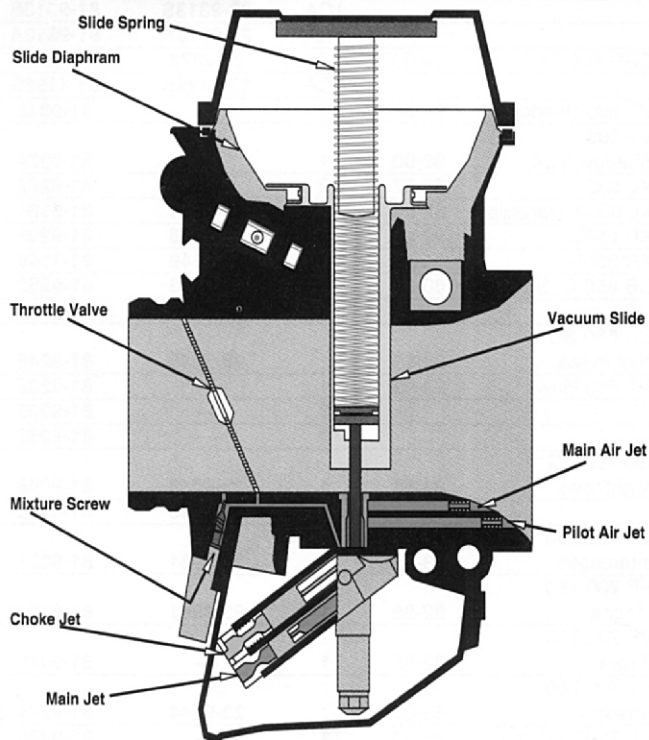

MOTORCYCLE POWER KITS

MAIN JET

K&N develops its' main jets to correctly serve two functions; Static load and Dynamic load. The static load is the fuel recieved through the main jet in the upper gears, where the tachometer is moving very slow. The dynamic fueling portion of the main jet is the amount of fuel recieved in the mid-range portion of the power. For example, you have a GSXR1100 G with #130 main jets. You install #125 mains. After running the bike you notice the top end has improved but the mid-range doesn't pull as well. You then install #135 and you can tell the mid-range is great but the top end is slower. This is a common compromise when using the stock main jets and needles. When you install K&N #130 mains, you will get the good mid-range power of the #135 and the good top end of the #125. This is because the K&N main has a venturi design more consistent to the engine's needs.

MAIN AIR JET

This jet allows air into the emulsion tube to mix with fuel being drawn up from the float bowl. It controls the amount of fuel which can be pulled from the float bowl into the venturi. The larger the size of the main air jet, the more air you get and the less fuel. The smaller the main air jet, the more fuel you get and the less air. K&N alters this only to achieve the flattest possible fuel delivery curve.

NEEDLE JET (Emulsion Tube)/Needle Cap