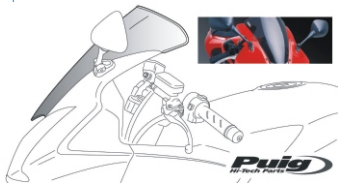

Standard Screen