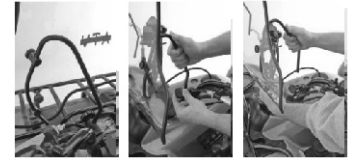

On-Line Ordering Available at

www.transcanimports.com

Place an order, view stock, find out suggested retail pricing

UTV/ATV WINDSHIELDS

Quick Release System - We make trailering easier with Slipstreamer ATV shields that features a "quick release" mounting system that allows for easy removal and mounting or for times when you just don't want a shield. Once mounted the shield can be removed and remounted in seconds.