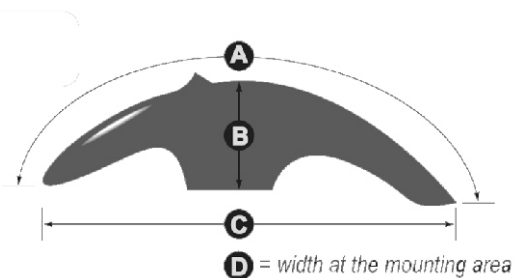

Maier Universal Front Fenders

Universal Mount to fit almost all street bikes.

747-049900

747-049920

747-10000

Part #	Color	Size A	Size B	Size C	Size D
04990-0	Black	25"	5"	21.5"	5"
04992-0	Black	31.75"	5.5"	24"	5.5"
10000-0	Black	25"	5"	22"	5.75"