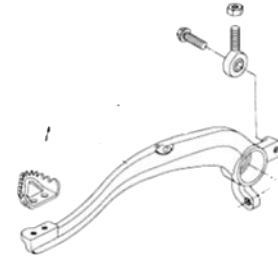

### TMV Cables

TMV designs their cables to meet or exceeds OEM standards and are direct OEM replacements.

- Cables incorporate the latest advancement in cable technology.
- Clutch cable's inner wire is stainless steel for optimum resistance to corrosion.
- TMV Throttle and Clutch cables are supplied dry without lubricant and must be lubricated with Cable Lube prior to use.