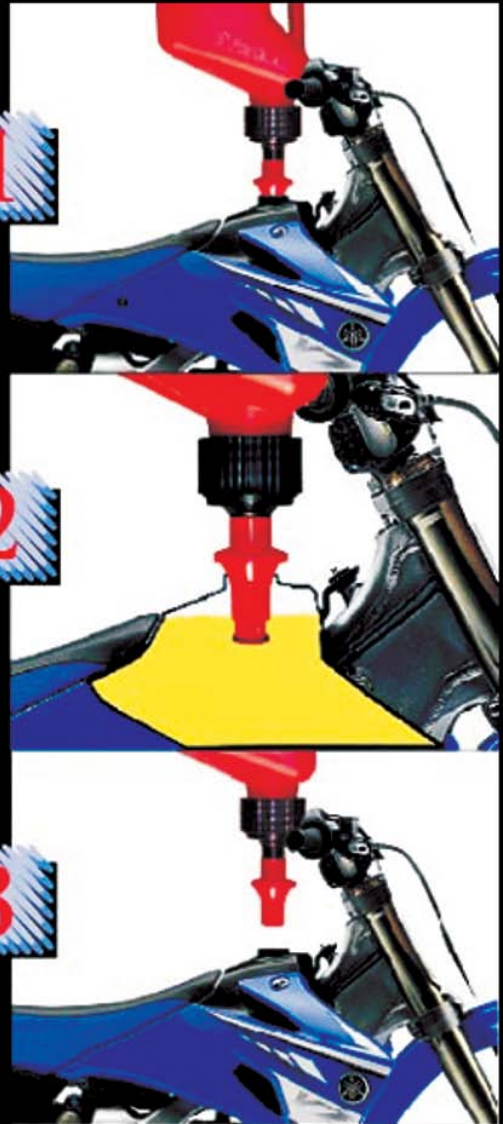

## **EASY AS ONE TWO THREE**

- EXTREMELY FAST POUR RATE
- AUTO SHUTOFF
- FLUID FLOW STOPS AUTOMATIC
- UNIVERSAL SEAL TO YOUR TANK
- SELF VENTING
  
- EASY TO USE
- NO SPILLING
- NO MESS
  
- NON SWELLING RUBBER GASKETS
- NON CRACKING CAPS
  
- UTILITY STYLES/ VENTED
- 10 OR 20 LITER CAPACITY
- ERGONOMICALLY DESIGNED CARRYING HANDLE
- NON SKID BOTTOM
- STANDARD CAPS AVAILABLE
- OPTIONAL QUICK FILL HOSES AVAILABLE