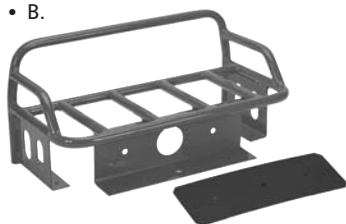

Universal Fitment

Two different mount systems, either top or side mount, with your choice for tail light relocation or not!

A. DESIGNED TO BE MOUNTED TO THE TOP OF THE TUNNEL ON MOST LONG TRACK MACHINES

- Mounts nicely on Polaris RMK

Red	Blue
758-3213	758-3215

A. $49.95 Retail

Net Dealer Sale Price $29.95

- B.

B. SAME AS "A" BUT HAS A REAR MOUNTING AREA AVAILABLE FOR TAIL LIGHT MOUNTING AND A PLATE FOR COVERING UP THE TAIL LIGHT AREA ON THE BACK OF THE SEAT

- Works great for Yamahas

Red	Blue
758-3463	758-3465

B. $79.95-H

- C.