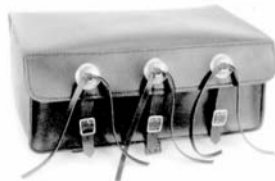

LUGGAGE & BAGS

KTC STACKABLE TAIL BAG

630-5086

\$229.95-J

- Built in stiffeners throughout makes these bags very rigid
- Steel tube framed border
- Can be used with or without a backrest
- Pad mount under seat for use without sissy bar
- Rain cover, bottle holder and lumbar support
- Removable mid section 4 1/2" extender module

CLASSIC TRAVEL TRUNK

630-5500

\$99.95-J

- Large capacity trunk designed for easy mounting on rear rack, trunk, or seat. Classic styling with conchos.
- Includes removable water-proof inner carry bag with handles.