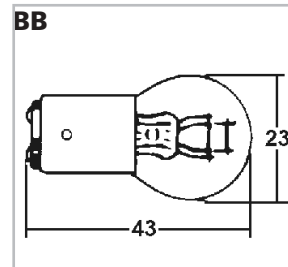

Essentials
Performance
Windshield
Add-on
Skis & Runners
Tracks
Suspension
Clutch
Comet
Belts
Piston & Gasket
Engine
Electrical
Carb
Brakes
Cables
Chemical & Tools

TAIL LIGHT BULBS

Tail Light				
365-1437	6	10	BA	$0.95-J
365-4813J	6	18/6W	BE	$0.95-J
365-4813	6	21/3CP	BE	$0.95-J
365-314	12	5	BG	$0.95-J
365-3371	12	18/5	BE	$1.25-J
365-4477	12	18/6	BB	$0.95-J
365-3381	12	21/5	BE	$1.25-J
365-4527	12	32CP	BD	$0.95-J
365-4724	12	21/6CP	BF	$0.95-J
365-4725 (Amber)	12	21/6CP	BF	$1.25-J
365-4828	12	32/3CP	BB	$0.95-J
*365-48281 LED	12	Bright Clear	BH	$15.95-J
*365-48282 LED	12	Bright Red	BH	$8.95-J
365-3384 (blue coated)	12	15	AA	$0.95-J

* Not for highway use

BAY15D