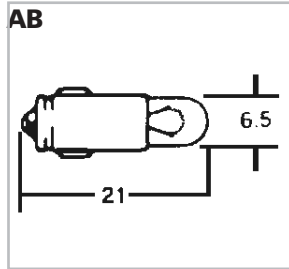

BA7S

Tail Light				
365-1437	6	10	BA	$0.95-J
365-4813J	6	18/6W	BE	$0.95-J
365-4813	6	21/3CP	BE	$0.95-J
365-314	12	5	BG	$0.95-J
365-3371	12	18/5	BE	$1.25-J
365-4477	12	18/6	BB	$0.95-J
365-3381	12	21/5	BE	$1.25-J
365-4527	12	32CP	BD	$0.95-J
365-4724	12	21/6CP	BF	$0.95-J
365-4725 (Amber)	12	21/6CP	BF	$1.25-J
365-4828	12	32/3CP	BB	$0.95-J
*365-48281 LED	12	Bright Clear	BH	$15.95-J
*365-48282 LED	12	Bright Red	BH	$8.95-J
365-3384 (blue coated)	12	15	AA	$0.95-J

* Not for highway use