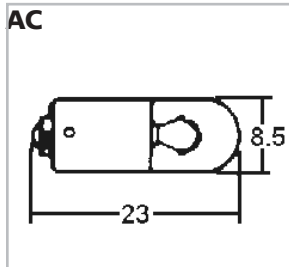

Essentials
Performance
Windshield
Add-on
Skis & Runners
Tracks
Suspension
Clutch
Comet
Belts
Piston & Gasket
Engine
Electrical
Carb
Brakes
Cables
Chemical & Tools

TAIL LIGHT BULBS

Tail Light				
365-1437	6	10	BA	$0.95-J
365-4813J	6	18/6W	BE	$0.95-J
365-4813	6	21/3CP	BE	$0.95-J
365-314	12	5	BG	$0.95-J
365-3371	12	18/5	BE	$1.25-J
365-4477	12	18/6	BB	$0.95-J
365-3381	12	21/5	BE	$1.25-J
365-4527	12	32CP	BD	$0.95-J
365-4724	12	21/6CP	BF	$0.95-J
365-4725 (Amber)	12	21/6CP	BF	$1.25-J
365-4828	12	32/3CP	BB	$0.95-J
*365-48281 LED	12	Bright Clear	BH	$15.95-J
*365-48282 LED	12	Bright Red	BH	$8.95-J
365-3384 (blue coated)	12	15	AA	$0.95-J

* Not for highway use

BA9S