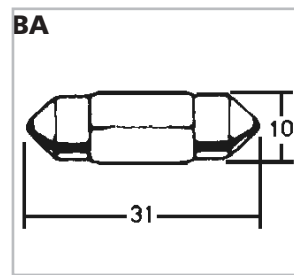

R10 Wedge

BA9S

BA9S

BA7S

TURN/INDICATOR BULBS

Indicator/Turn				
TCI#	Volts	Watts/cp	Picture	Retail
365-4115	6	8	BC	\$0.75-J
365-1437	6	10	BA	\$0.95-J
365-4513	6	21CP	BD	\$0.90-J
365-72	12	3.4	AD	\$0.95-J
365-67	12	4CP	BG	\$0.65-J
365-68	12	4CP	BF	\$0.95-J
365-304	12	5	BC	\$0.95-J
365-306	12	10	BC	\$1.00-J