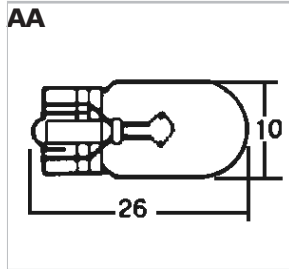

Essentials
Performance
Windshield
Add-on
Skis & Runners
Tracks
Suspension
Clutch
Comet
Belts
Piston & Gasket
Engine
Electrical
Carb
Brakes
Cables
Chemical & Tools

TAIL LIGHT BULBS

R10 Wedge