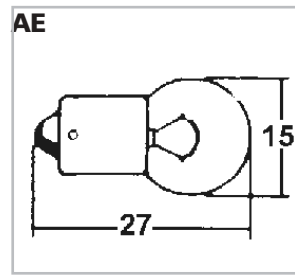

HEADLIGHT BULBS

INSTRUMENT BULBS

Instrument				
TCI#	Volts	Watts/cp	Picture	Retail
365-61	6	1.5	AD	$0.75-J
365-62	6	3	AD	$0.75-J
365-72	12	3.4	BG	$0.95-J
365-1272H	12	2	AB	$0.95-J
365-1702	12	1.2	Wedge	$1.05-J
365-194	12	2CP	AA	$0.95-J
365-1895	12	2CP	AE	$0.95-J

BA9S

TURN/INDICATOR BULBS

Indicator/Turn				
TCI#	Volts	Watts/cp	Picture	Retail
365-4115	6	8	BC	$0.75-J
365-1437	6	10	BA	$0.95-J
365-4513	6	21CP	BD	$0.90-J
365-72	12	3.4	AD	$0.95-J
365-67	12	4CP	BG	$0.65-J
365-68	12	4CP	BF	$0.95-J
365-304	12	5	BC	$0.95-J
365-306	12	10	BC	$1.00-J

Essentials
Performance
Windshield
Add-on
Skis & Runners
Tracks
Suspension
Clutch
Comet
Belts
Piston & Gasket
Engine
Electrical
Carb
Brakes
Cables
Chemical & Tools