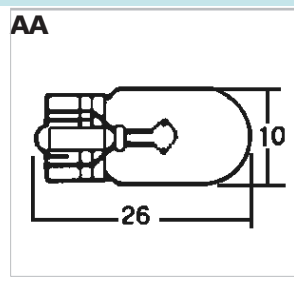

H4-P45T (BA)

INSTRUMENT BULBS

Instrument				
TCI#	Volts	Watts/cp	Picture	Retail
365-61	6	1.5	AD	\$0.75-J
365-62	6	3	AD	\$0.75-J
365-72	12	3.4	BG	\$0.95-J
365-1272H	12	2	AB	\$0.95-J
365-1702	12	1.2	Wedge	\$1.05-J
365-194	12	2CP	AA	\$0.95-J
365-1895	12	2CP	AE	\$0.95-J