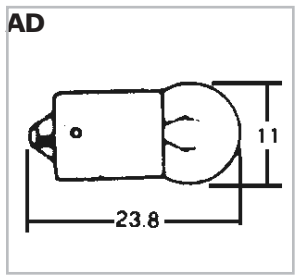

HEADLIGHT BULBS

INSTRUMENT BULBS

Instrument				
TCI#	Volts	Watts/cp	Picture	Retail
365-61	6	1.5	AD	$0.75-J
365-62	6	3	AD	$0.75-J
365-72	12	3.4	BG	$0.95-J
365-1272H	12	2	AB	$0.95-J
365-1702	12	1.2	Wedge	$1.05-J
365-194	12	2CP	AA	$0.95-J
365-1895	12	2CP	AE	$0.95-J

BA9S

TURN/INDICATOR BULBS

Indicator/Turn				
TCI#	Volts	Watts/cp	Picture	Retail
365-4115	6	8	BC	$0.75-J
365-1437	6	10	BA	$0.95-J
365-4513	6	21CP	BD	$0.90-J
365-72	12	3.4	AD	$0.95-J
365-67	12	4CP	BG	$0.65-J
365-68	12	4CP	BF	$0.95-J
365-304	12	5	BC	$0.95-J
365-306	12	10	BC	$1.00-J

Essentials
Performance
Windshield
Add-on
Skis & Runners
Tracks
Suspension
Clutch
Comet
Belts
Piston & Gasket
Engine
Electrical
Carb
Brakes
Cables
Chemical & Tools