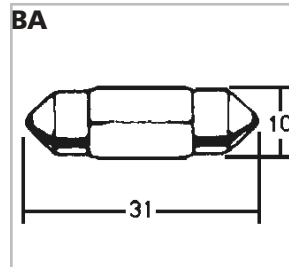

Essentials
Performance
Windshield
Add-on
Skis & Runners
Tracks
Suspension
Clutch
Comet
Belts
Piston & Gasket
Engine
Electrical
Carb
Brakes
Cables
Chemical & Tools

TAIL LIGHT BULBS

Tail Light				
365-1437	6	10	BA	$0.95-J
365-4813J	6	18/6W	BE	$0.95-J
365-4813	6	21/3CP	BE	$0.95-J
365-314	12	5	BG	$0.95-J
365-3371	12	18/5	BE	$1.25-J
365-4477	12	18/6	BB	$0.95-J
365-3381	12	21/5	BE	$1.25-J
365-4527	12	32CP	BD	$0.95-J
365-4724	12	21/6CP	BF	$0.95-J
365-4725 (Amber)	12	21/6CP	BF	$1.25-J
365-4828	12	32/3CP	BB	$0.95-J
*365-48281 LED	12	Bright Clear	BH	$15.95-J
*365-48282 LED	12	Bright Red	BH	$8.95-J
365-3384 (blue coated)	12	15	AA	$0.95-J

* Not for highway use

T 10x31