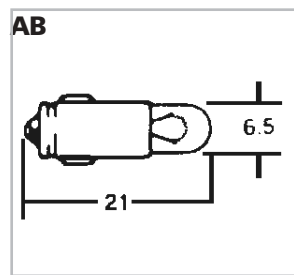

BA7S

TURN/INDICATOR BULBS

Indicator/Turn				
TCI#	Volts	Watts/cp	Picture	Retail
365-4115	6	8	BC	$0.75-J
365-1437	6	10	BA	$0.95-J
365-4513	6	21CP	BD	$0.90-J
365-72	12	3.4	AD	$0.95-J
365-67	12	4CP	BG	$0.65-J
365-68	12	4CP	BF	$0.95-J
365-304	12	5	BC	$0.95-J
365-306	12	10	BC	$1.00-J