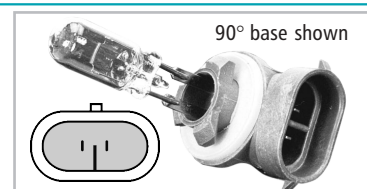

GE894

	WATTS	LENS	RETAIL
365-3605	25/25	Clear	$10.75-J
• Fits Arctic Cat (0409-005)