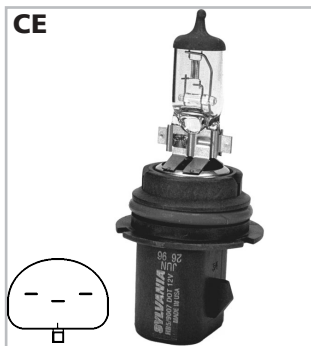

BULBS

Headlight				
TCI#	Volts	Watts/cp	Picture	Retail
365-3598H	6	15/15	CF	$1.95-L
365-3625	6	25/25	CF	$2.75-L
365-5659	6	35/25	CG	$1.75-L
365-625J	12	25	CK	$1.25-J
365-3603	12	25/25	CF	$1.95-L
365-3604	12	35/35	CF	$2.25-J
365-3605 (Halogen)	12	35/35	CF	$10.75-J
365-635B	12	35	CD	$1.95-J
365-635J	12	35	CK	$1.25-J
365-7025	12	35/25	CJ	$2.25-L
365-6235B	12	35/35	CL	$2.50-J
365-6235J	12	35/35	CJ	$1.95-L
365-6235Y	12	35/35	CG	$2.30-L
365-4540	12	45/40	CL	$11.95-J
365-645B	12	45	CD	$1.95-J
365-645J	12	45	CK	$1.50-J
365-6245B	12	45/45	CL	$2.95-J
365-6245BA	12	45/45	CM	$3.50-J
365-6245J	12	45/45	CJ	$2.25-L
365-6245S	12	45/45	CA	$2.95-J
365-660B	12	60	CD	$1.95-J
365-660J	12	60	CK	$1.95-L
365-6260B	12	60/60	CL	$2.95-J
365-6260BA	12	60/60	CM	$3.50-J
365-6260J	12	60/60	CJ	$2.35-L
365-6260S	12	60/60	CA	$2.95-J
365-6260SA	12	60/60	CB	$2.95-J

9004

For Halogen Bulb see Page 465

Essentials
Performance
Windshield
Add-on
Skis & Runners
Tracks
Suspension
Clutch
Comet
Belts
Piston & Gasket
Engine
Electrical
Carb
Brakes
Cables
Chemical & Tools