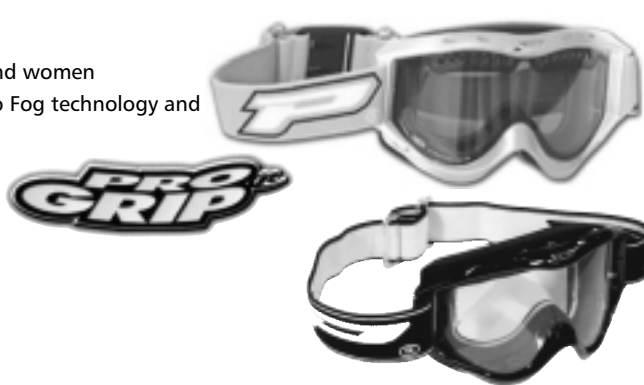

Pro Grip Small Frame Goggles

- Ergonomically designed to follow the smaller face form of youth and women
- Comes with a Double No Fog Light Sensitive Lens with Pro Grips No Fog technology and fast light-sensitive lens
- Model 3500 comes with Orange Double Light Sensitive Lens

MODEL	COLOR	PART #	RETAIL
3101	Black	454-0899	$55.95-H
3500	Black/Silver	454-0891	$37.95-H
3510	Pink/Mother of Pearl	454-0831	$75.95-H