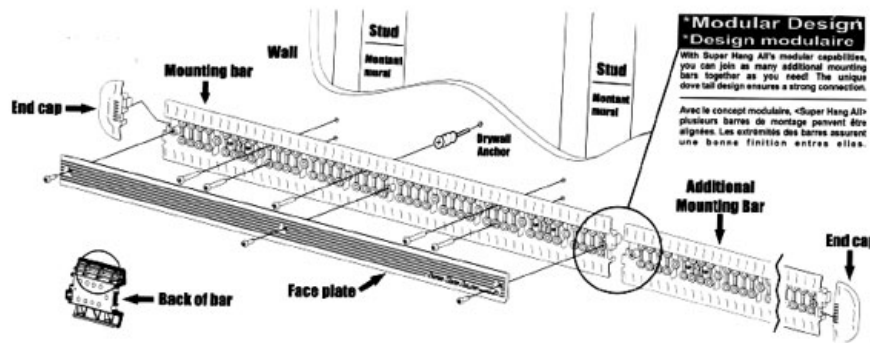

DESCRIPTION	TCI PART #	RETAIL
Mounting Bar	664-8000	$17.95-H
5" Hang Hook	664-8100	$ 9.50-H
7" Hang Hook	664-8200	$ 9.95-H
Cam Holder	664-8300	$15.50-H

SNOWMOBILE DOLLIES

SNO-WHEELS