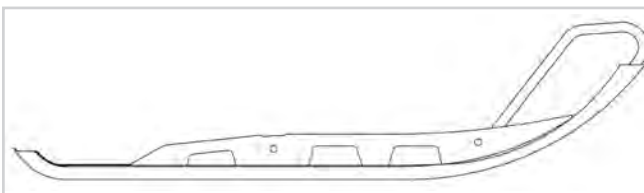

Unique design features a three keel system. The front of the ski is a tunnel design for straight line stability, but unlike a tunnel ski it has a "trailing" carbide behind the pivot point for increased bite on corner. All round great ski for Trail riding. Turns aggressively for excellent cornering. Great floatation for Mountain riding. Has a new and improved handle for easy gripping!

- Weight - Complete with carbide 5.15 lbs.
- Length 40"
- Width 5.5"

Must order both skis and mounting kit.

End

DESCRIPTION	TCI PART #	RETAIL
Skis only	905-2000	\$399.95-H
Arctic Cat Mount Kit	905-2010	\$ 89.95-H
Polaris Mounti Kit	905-2020	\$ 89.95-H
Ski Doo DSA Mount Kit	905-2030	\$ 89.95-H
Ski Doo RAS/REV Mount Kit	905-2031	\$ 89.95-H
Ski Doo ADSA Mount Kit	905-2032	\$ 89.95-H
Yamaha ('97 and newer) Mount Kit	905-2040	\$ 89.95-H
Replacement carbides per ski (3 pce. set)	905-2050	\$ 79.95-H

Side

Bottom

ARCTIC CAT REPLACEMENT STEEL SKIS

905-1008 \$99.95-H

OEM# 0103-095, 0103-290, 0703-043, Leaf Spring Frt Suspension
Kimpex 08-312 Wear Bar #907-1002

905-1085 \$132.95-H

OEM #0703-180, 0703-119, 0703-152
Kimpex 08-341 Wear Bar #907-1005, 907-1008