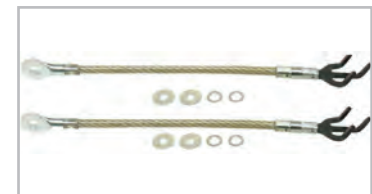

DESCRIPTION	PART #	PRICE
Standard Trail Kit	755-9030	\$109.95-H
Mountain Kit	755-9032	\$119.95-H

SPI Universal Ice Scratcher

755-9020

\$69.95-H

- Tunnel Mount
- Includes mounts to secure ice scratchers when no in use.
- Double coiled allows you to reverse without damaging the ice scraper
- Universal or BRP 860-2004-44

755-9020

SPI Reversible Ice Scratcher

755-9015

\$79.95-H

Universal A-Arm mount Ice Scratcher. For a forward mount, the most effective way to lubricate full track length.

755-9015

SPI FLEX-DESIGN HEAVY DUTY ICE SCRATCHER

- OD: 10.6mm; Length 29.5cm
- Flex design for reversing.
- Can be attached to idler wheel with optional idler wheel adapter kit.
- Includes 2 Ice Scratchers
- Made from super strong, rust resistant, braided steel cable.