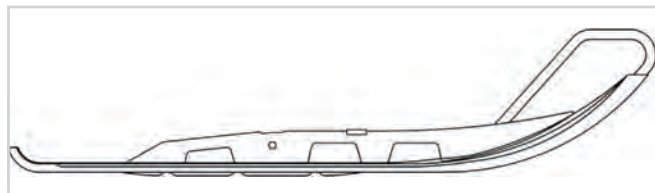

Unique design features a three keel system. The front of the ski is a tunnel design for straight line stability, but unlike a tunnel ski it has a "trailing" carbide behind the pivot point for increased bite on corner. All round great ski for Trail riding. Turns aggressively for excellent cornering. Great floatation for Mountain riding. Has a new and improved handle for easy gripping!

- Weight - Complete with carbide 5.15 lbs.
- Length 40"
- Width 5.5"

Must order both skis and mounting kit.

End

DESCRIPTION	TCI PART #	RETAIL
Skis only	905-2000	\$399.95-H
Arctic Cat Mount Kit	905-2010	\$ 89.95-H
Polaris Mounti Kit	905-2020	\$ 89.95-H
Ski Doo DSA Mount Kit	905-2030	\$ 89.95-H
Ski Doo RAS/REV Mount Kit	905-2031	\$ 89.95-H
Ski Doo ADSA Mount Kit	905-2032	\$ 89.95-H
Yamaha ('97 and newer) Mount Kit	905-2040	\$ 89.95-H
Replacement carbides per ski (3 pce. set)	905-2050	\$ 79.95-H

Side

Bottom

ARCTIC CAT REPLACEMENT STEEL SKIS

905-1008 \$99.95-H

OEM# 0103-095, 0103-290, 0703-043, Leaf Spring Frt Suspension
Kimpex 08-312 Wear Bar #907-1002

905-1085 \$132.95-H

OEM #0703-180, 0703-119, 0703-152
Kimpex 08-341 Wear Bar #907-1005, 907-1008

905-1083 \$109.95-H

OEM #0703-296
Wear Bar #907-1007

NOTE: Part #'s 905-1083 and 905-1084 are interchangeable

905-1084 \$109.95-H

OEM# 0703-086
For Plastic Skis replacement
Wide spindle (3.7")