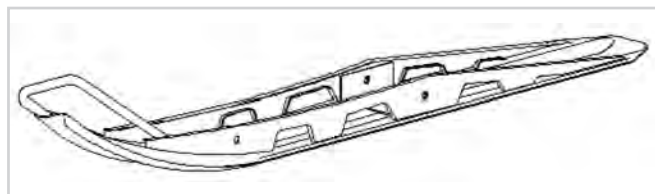

- Weight - Complete with carbide 5.15 lbs.
- Length 40"
- Width 5.5"

Must order both skis and mounting kit.

End

DESCRIPTION	TCI PART #	RETAIL
Skis only	905-2000	\$399.95-H
Arctic Cat Mount Kit	905-2010	\$ 89.95-H
Polaris Mounti Kit	905-2020	\$ 89.95-H
Ski Doo DSA Mount Kit	905-2030	\$ 89.95-H
Ski Doo RAS/REV Mount Kit	905-2031	\$ 89.95-H
Ski Doo ADSA Mount Kit	905-2032	\$ 89.95-H
Yamaha ('97 and newer) Mount Kit	905-2040	\$ 89.95-H
Replacement carbides per ski (3 pce. set)	905-2050	\$ 79.95-H

Side

Bottom

ARCTIC CAT REPLACEMENT STEEL SKIS

905-1008 \$99.95-H

OEM# 0103-095, 0103-290, 0703-043, Leaf Spring Frt Suspension
Kimpex 08-312 Wear Bar #907-1002

905-1085 \$132.95-H

OEM #0703-180, 0703-119, 0703-152
Kimpex 08-341 Wear Bar #907-1005, 907-1008